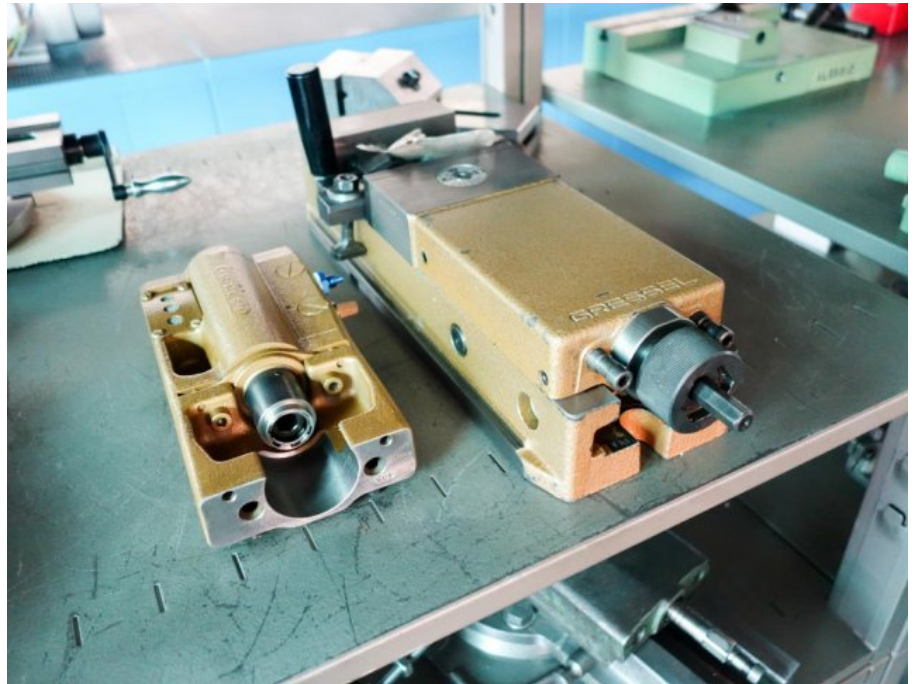

GRESSEL MHS 125

Kind : Various machines

Brand : GRESSEL

Model : MHS 125

Stock Nr : P1420

TECHNICAL DETAILS

- Power : 20-30-40 [kN]
- Width : 125 [mm]
- With pneumatic clamping