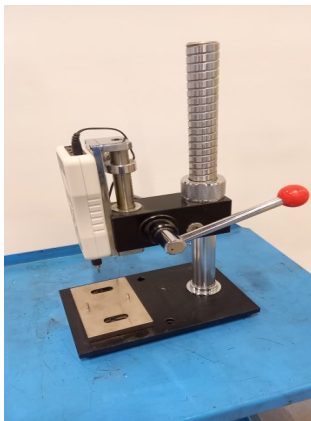

SAUTER FL50

Kind : Other
Brand : SAUTER
Model : FL50
Stock Nr : P2188

TECHNICAL DETAILS

- As per photos