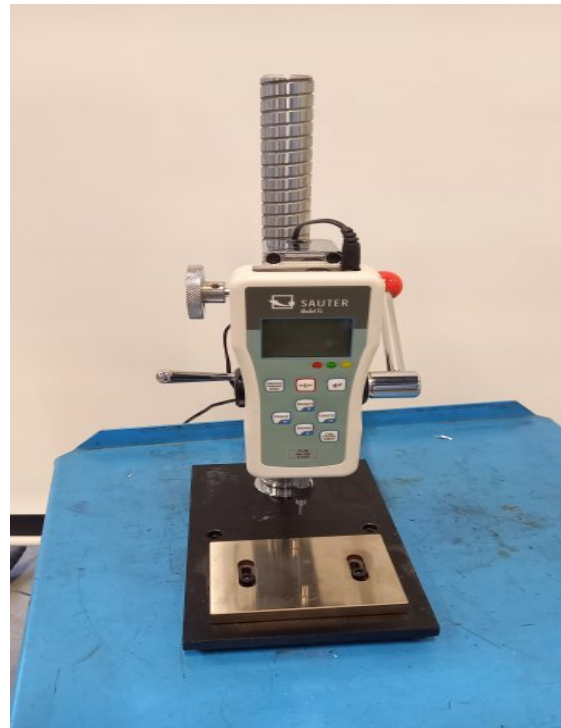

SAUTER FL50

Kind : Other
Brand : SAUTER
Model : FL50
Stock Nr : P2188

TECHNICAL DETAILS

- As per photos