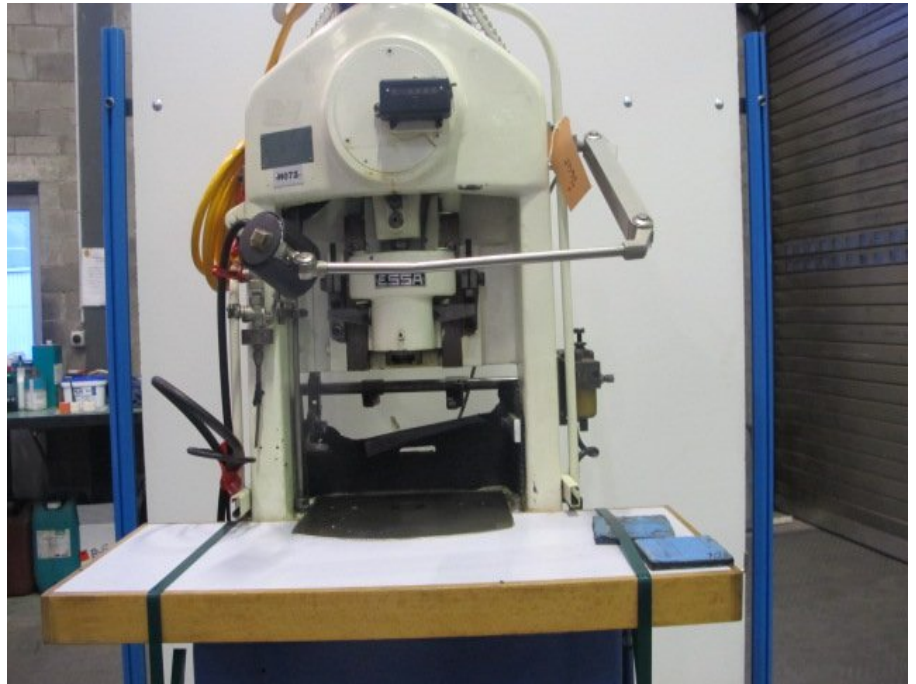

ESSA 6T

Kind : Mechanical press

Brand : ESSA

Model : 6T

Stock Nr : P1652

TECHNICAL DETAILS

- pressure : 6 [t]