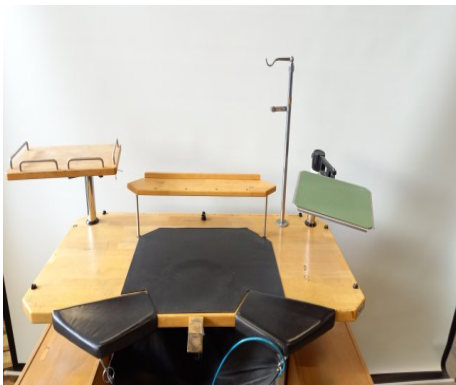

## - Etabli

**Kind :** Industrial furniture

**Brand :** -

**Model :** Etabli

**Stock Nr :** P2160

Adjustable jeweller's workbench

### TECHNICAL DETAILS

- Dimensions(length-depth-height) : 1500 x 800 x 1300 [mm]
- Drawer box : 2
- Drawers : 2 x 4
- Weight : 125 kg