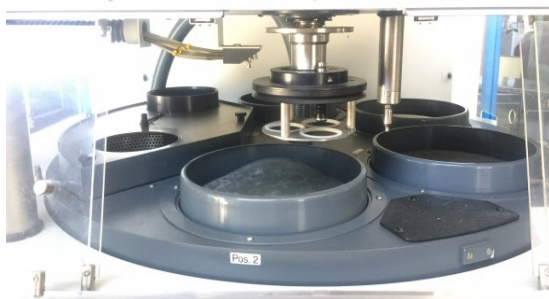

## STRUERS Prepamatic-2

**Kind :** Polishing machine  
**Brand :** STRUERS  
**Model :** Prepamatic-2  
**Stock Nr :** 10494

### TECHNICAL DETAILS

- number of stations : 6 (4 polishing, 1 grinding wheel, 1 cleaning)
- driving plate diameter : 200 [mm]
- dimensions : 1200 x 900 x 1800 [mm]
- weight : 420 [kg]